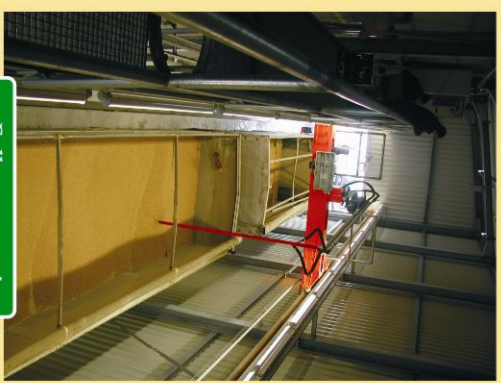

PPL 3000 - The First Fully Automatic Sampling System

Automatic sample processing

Multilingual registration terminal

Lehmann Anlagenbau	Weight [Kg]	41342
Information!	Remotepanel not included in calibration	
Driver registration	license plate	TBBGH83
License plate correct?		
FD	F11 Yes	F12 No

Laboratory display and archive image

Control system - Defining the sampling points

Vehicle entry lane with licence plate recognition

Fully automatic sampling operation with PPL 3000