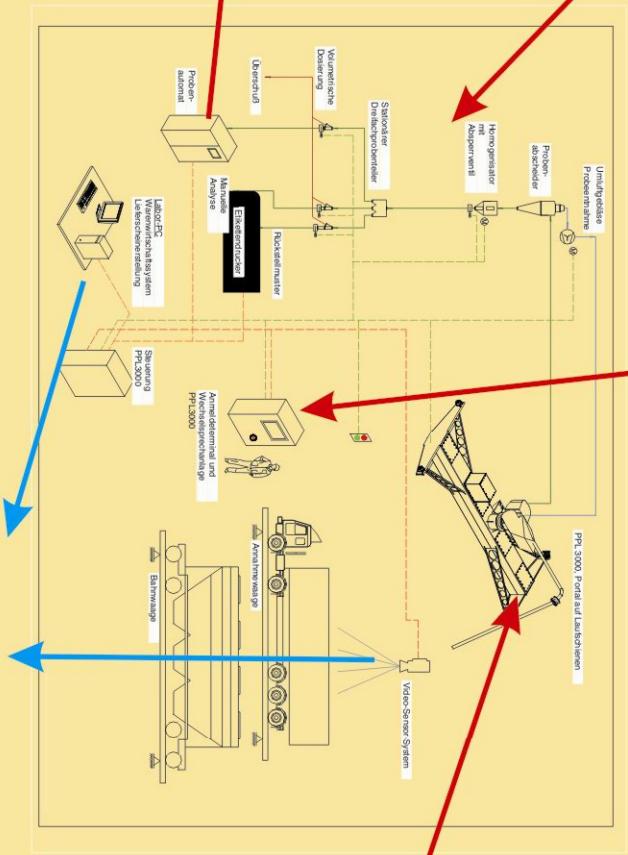

PPL 3000 - The First Fully Automatic Sampling System

Automatic sample processing

Multilingual registration terminal

Lehmann Anlagenbau	Weight [Kg]	41342
Information!	Remotepanel not included in calibration	
Driver registration	license plate	TBBGH83
License plate correct?		
FD	F11 Yes	F12 No

Laboratory display and archive image

Control system - Defining the sampling points

Vehicle entry lane with licence plate recognition

Fully automatic sampling operation with PPL 3000