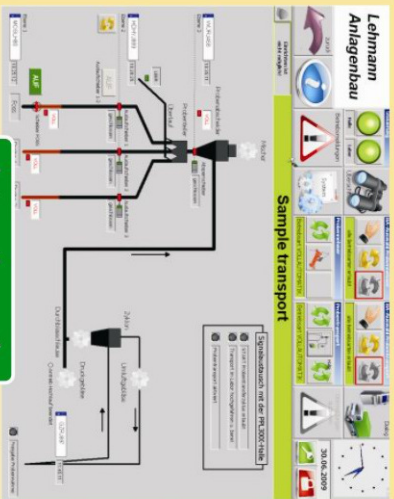

PPL 3000 - The First Fully Automatic Sampling System

Automatic sample processing

Multilingual registration terminal

Lehmann Anlagenbau	Weight [Kg]	41342
Information!	Remotepanel not included in calibration	
Driver registration	license plate	TBBGH83
License plate correct?		
FD	F11 Yes	F12 No

Laboratory display and archive image

Control system - Defining the sampling points

Vehicle entry lane with licence plate recognition

Fully automatic sampling operation with PPL 3000